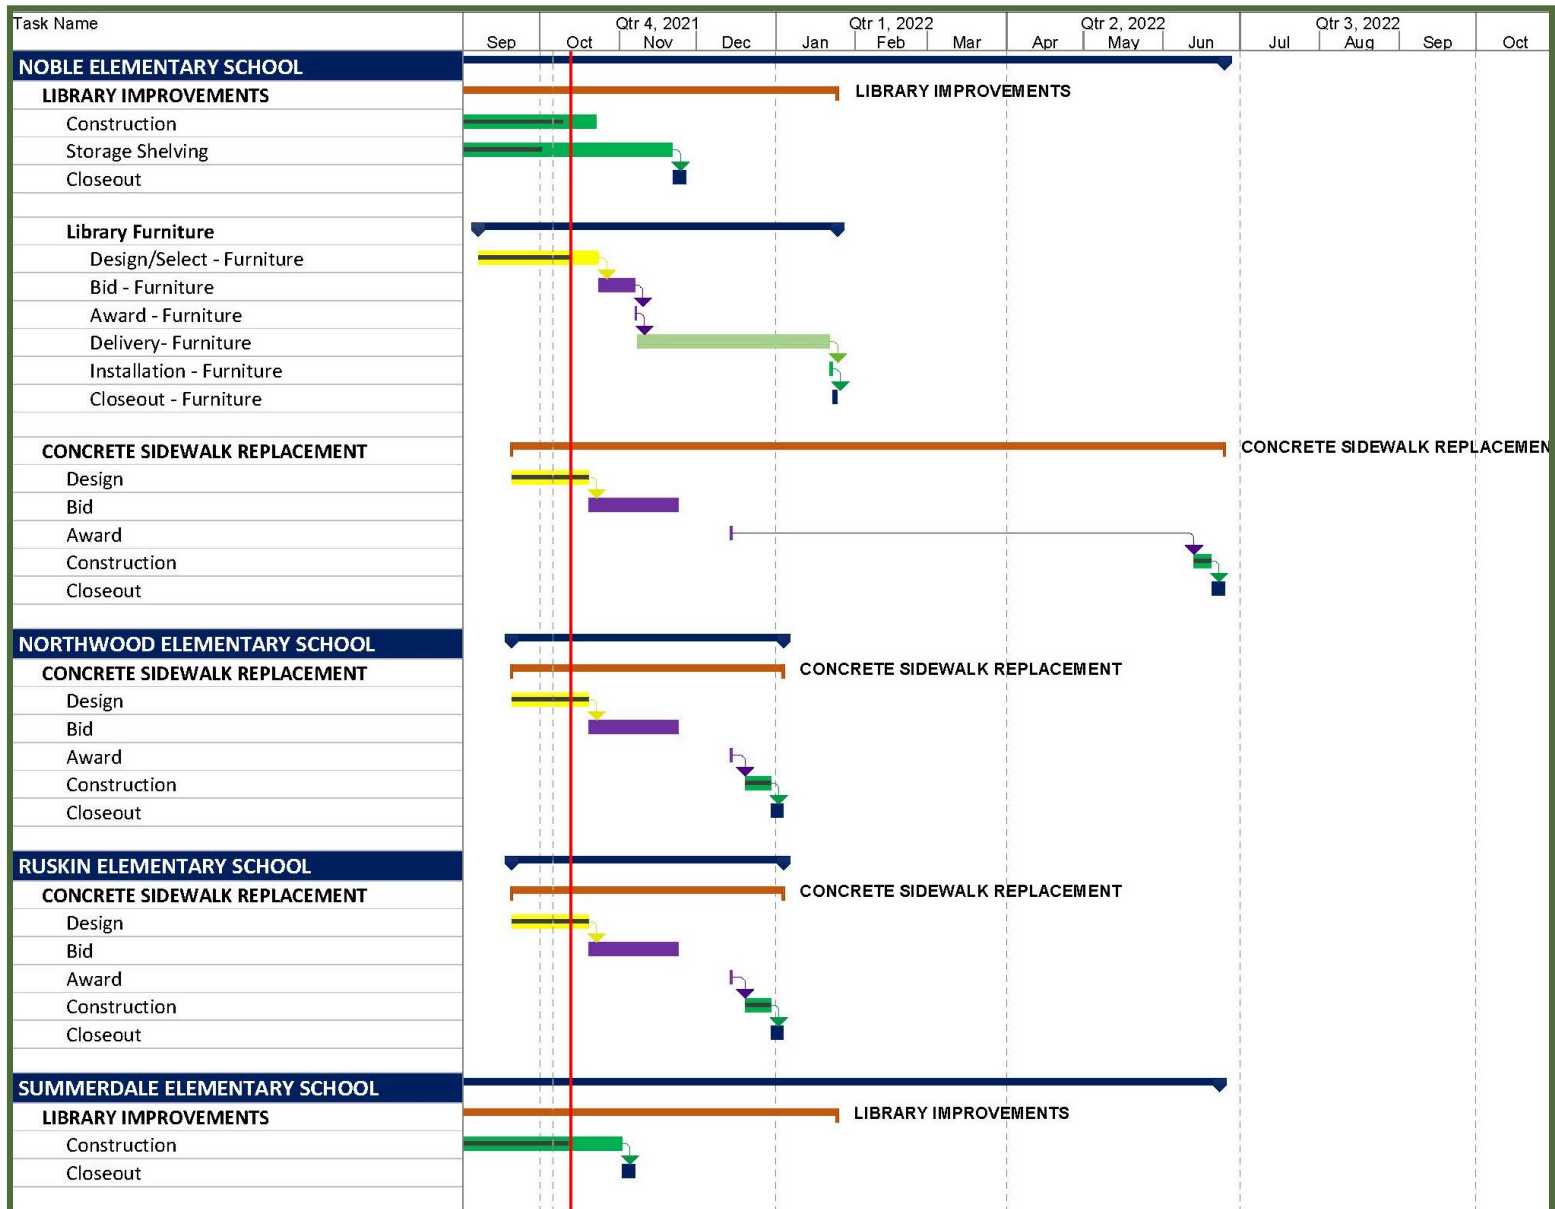

Measure U – Program Schedule