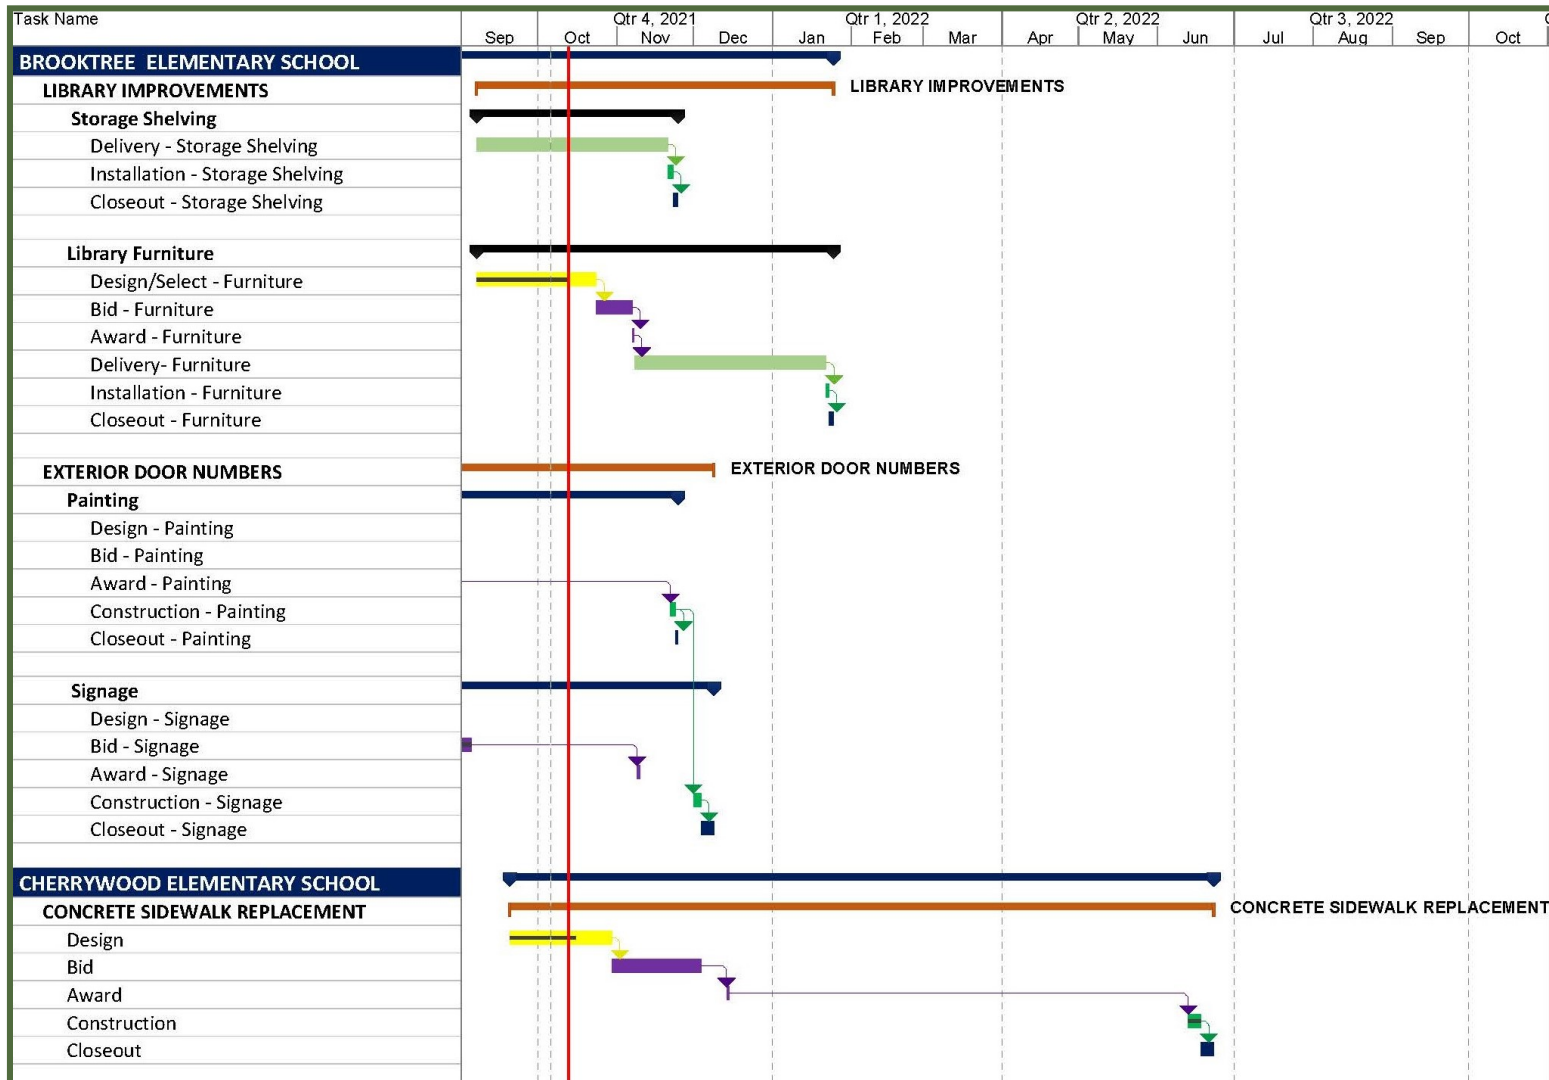

# Measure U – Project Updates

Cherrywood – Shade Structure

# Measure U – Project Updates

Majestic Way - Library

# Measure U – Program Schedule