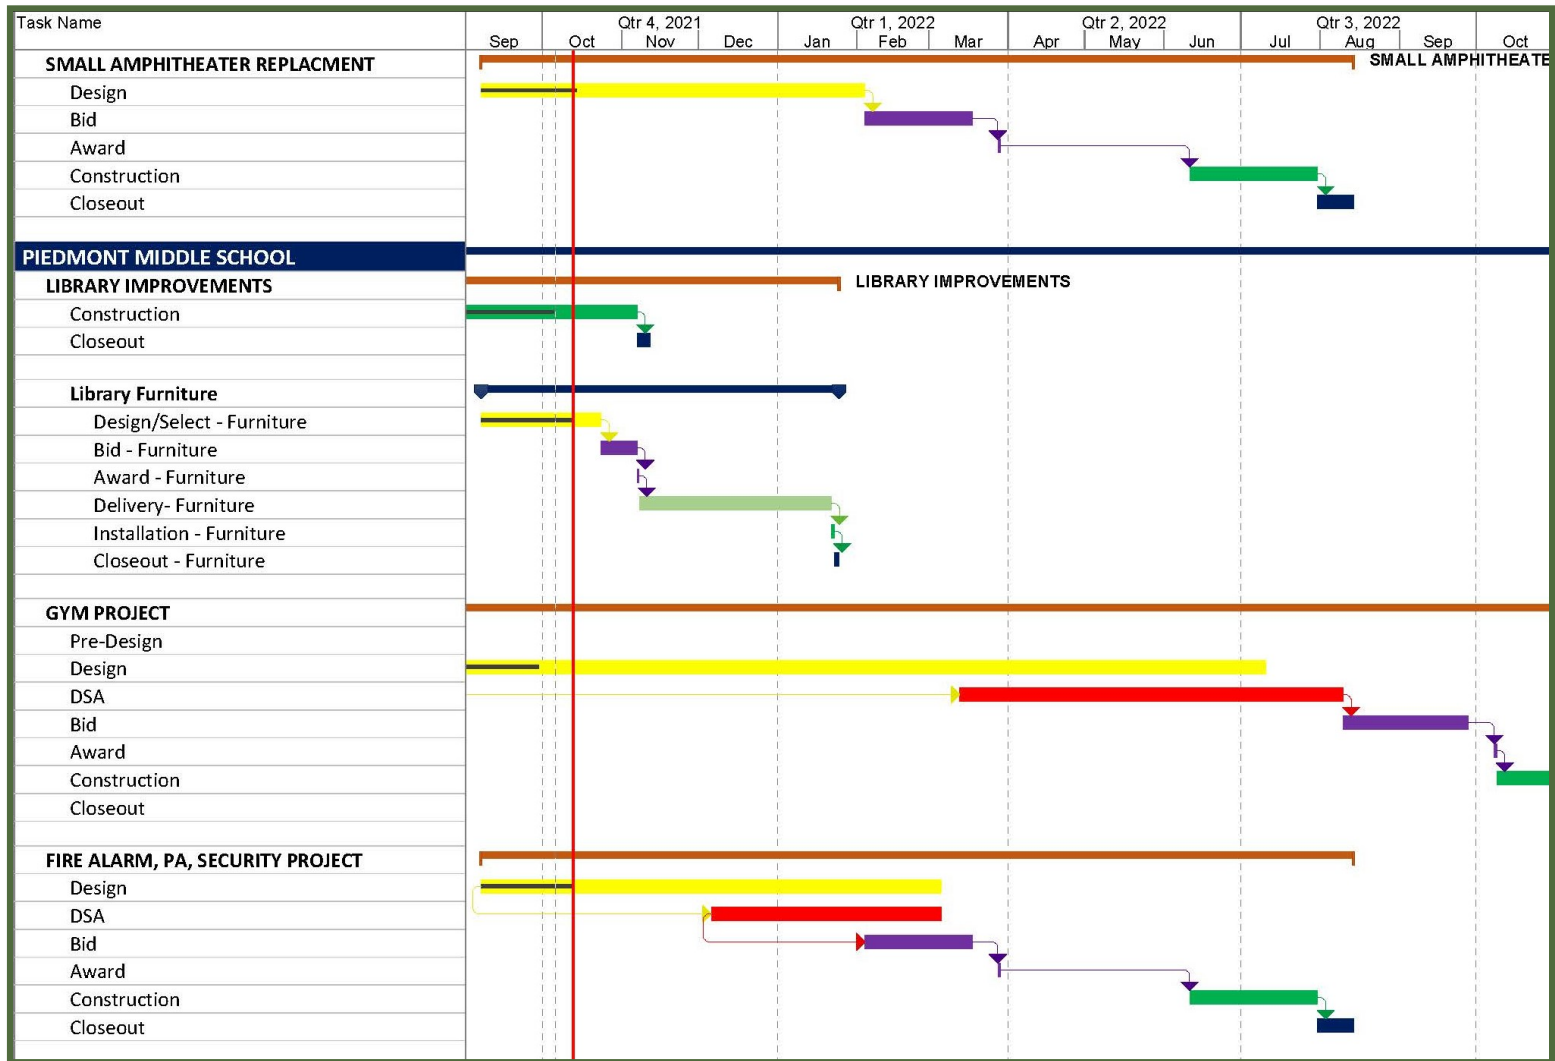

Measure U – Program Schedule