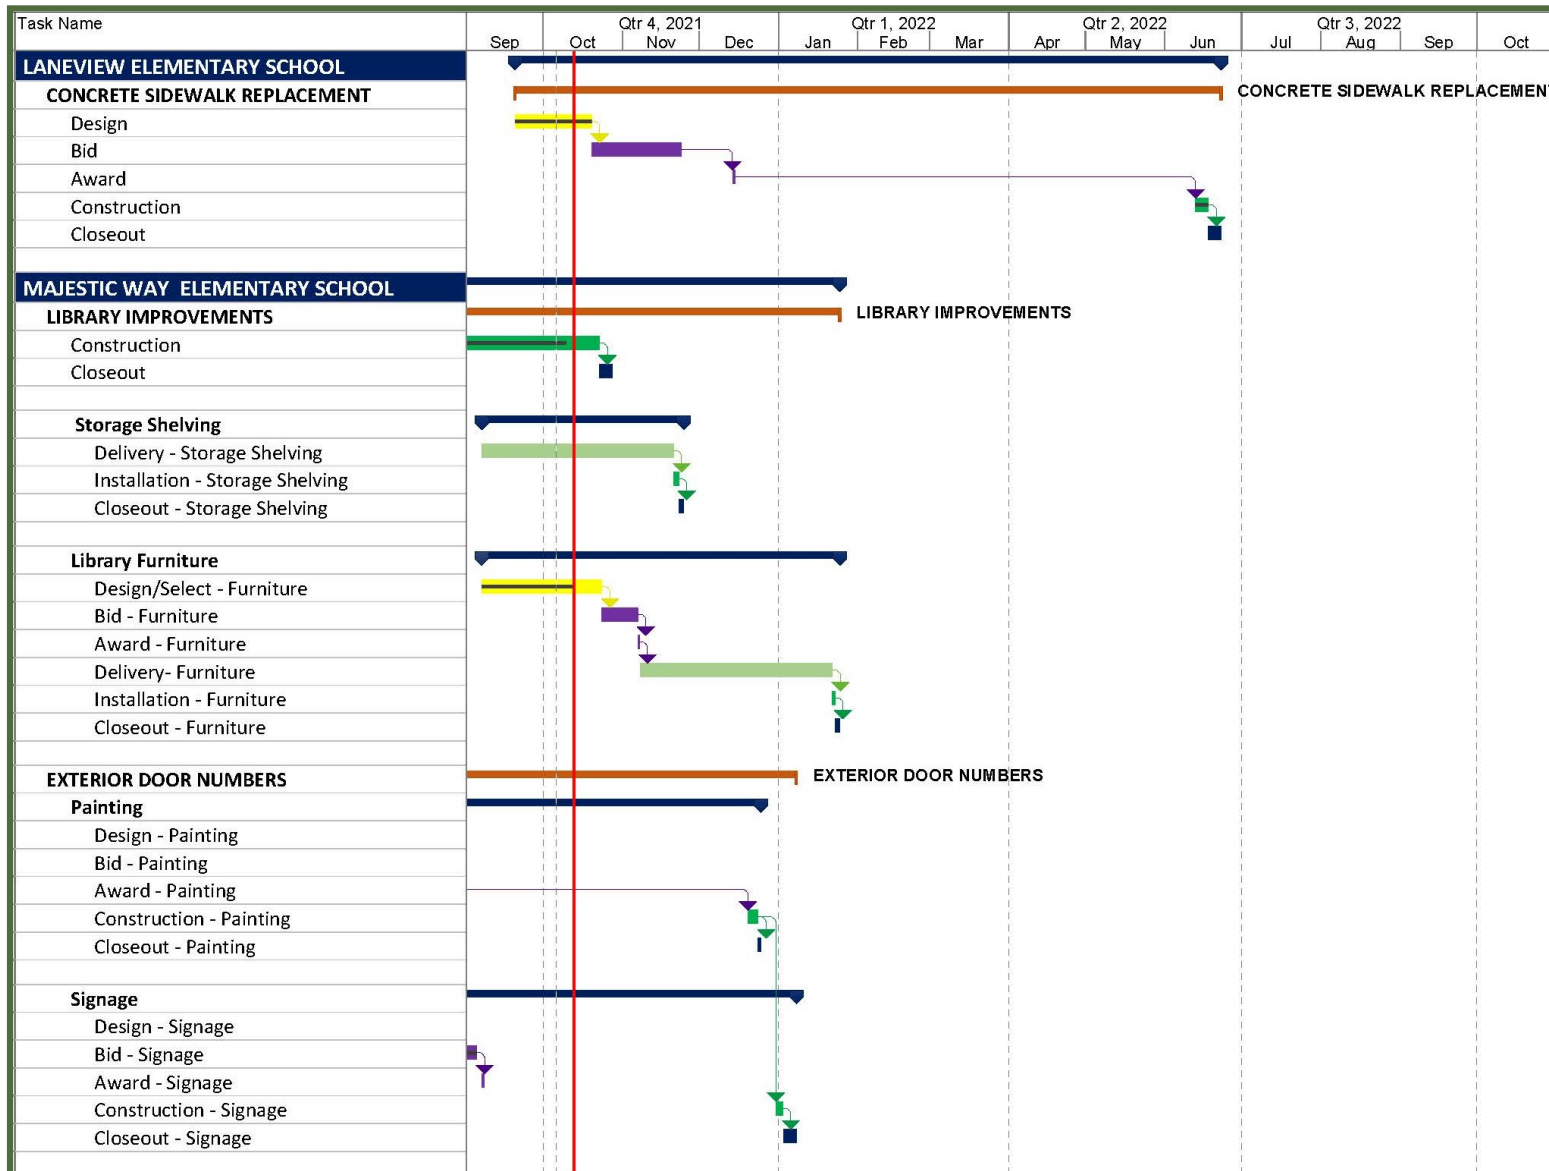

# Measure U – Project Updates

Cherrywood – Shade Structure

# Measure U – Project Updates

Majestic Way - Library

# Measure U – Program Schedule