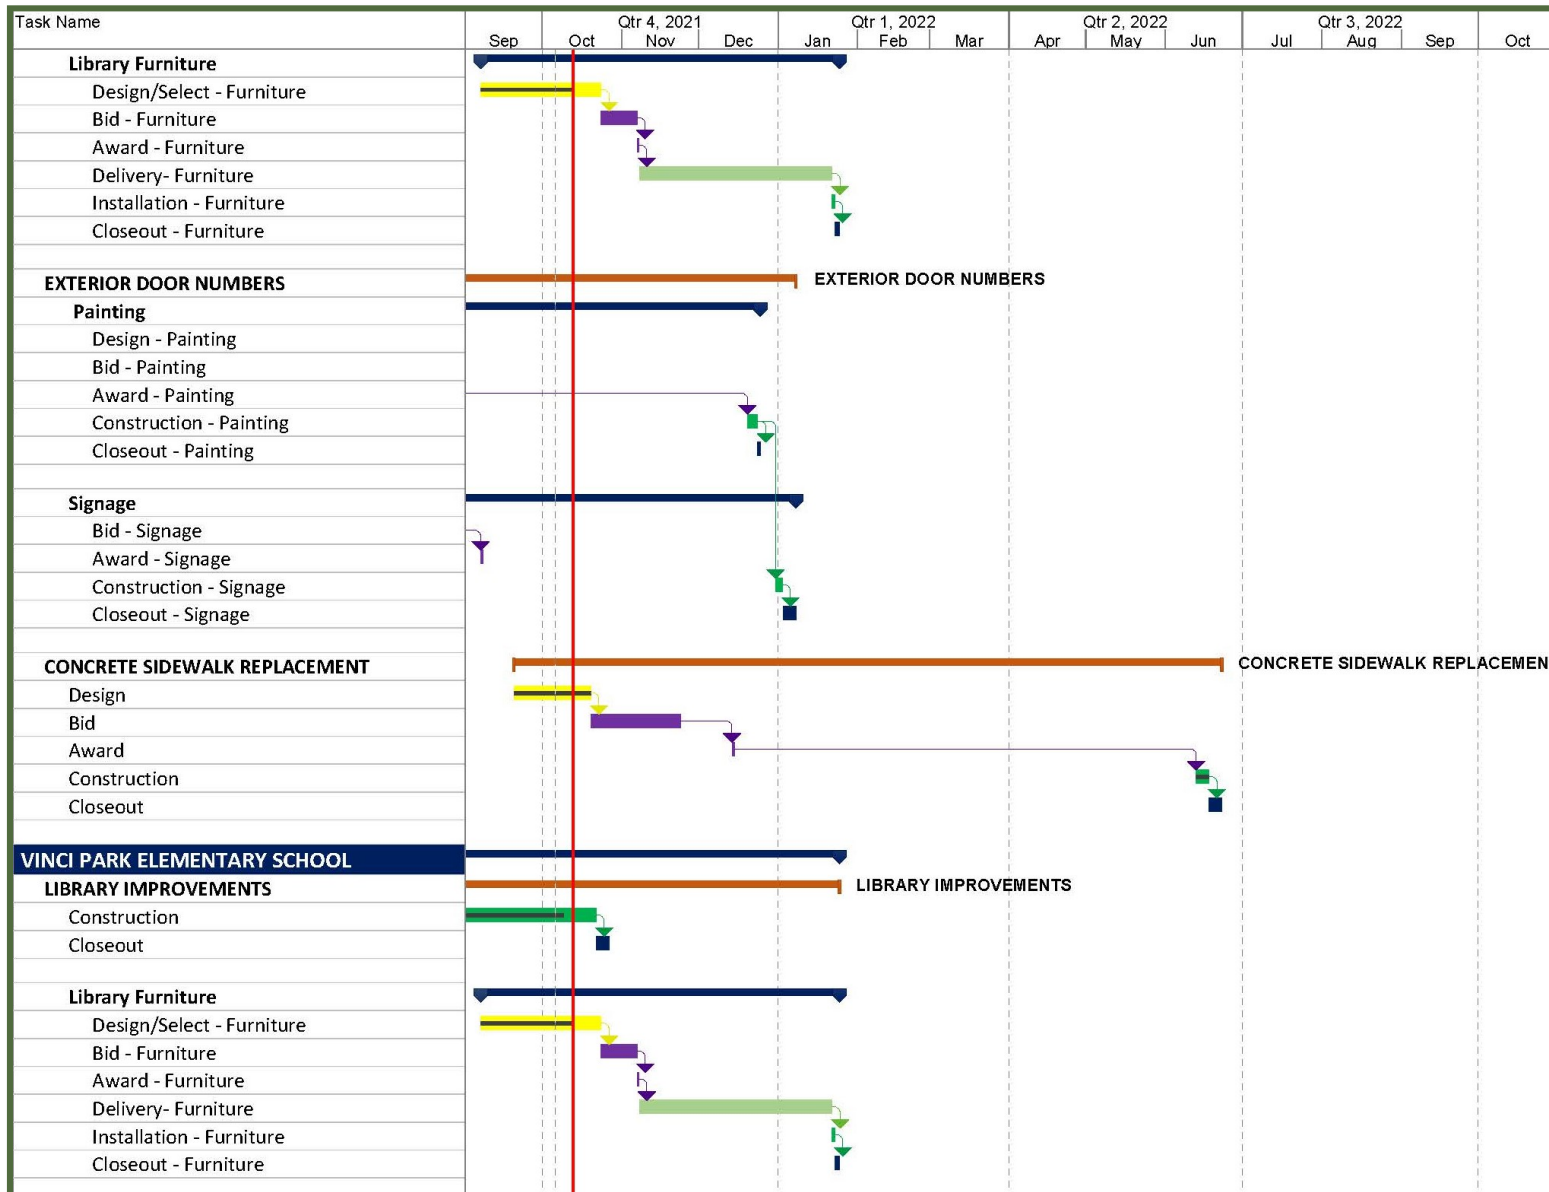

Measure U – Program Schedule