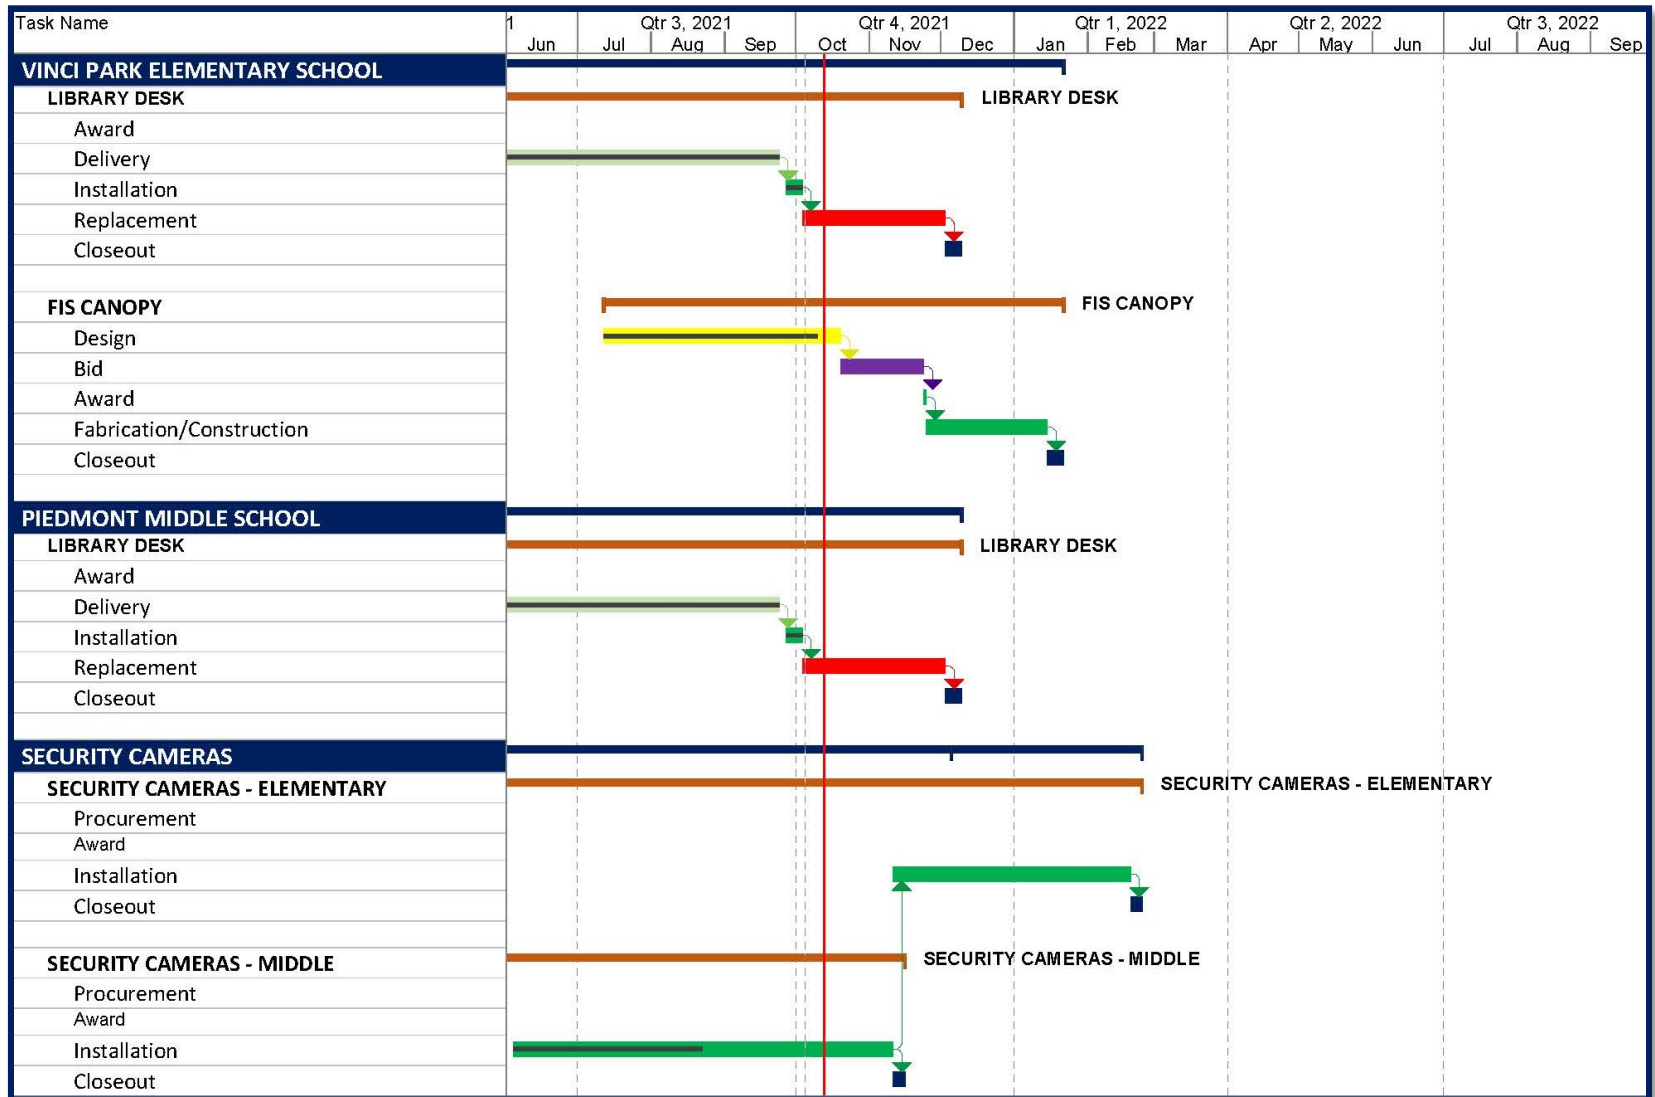

Measure L – Program Schedule