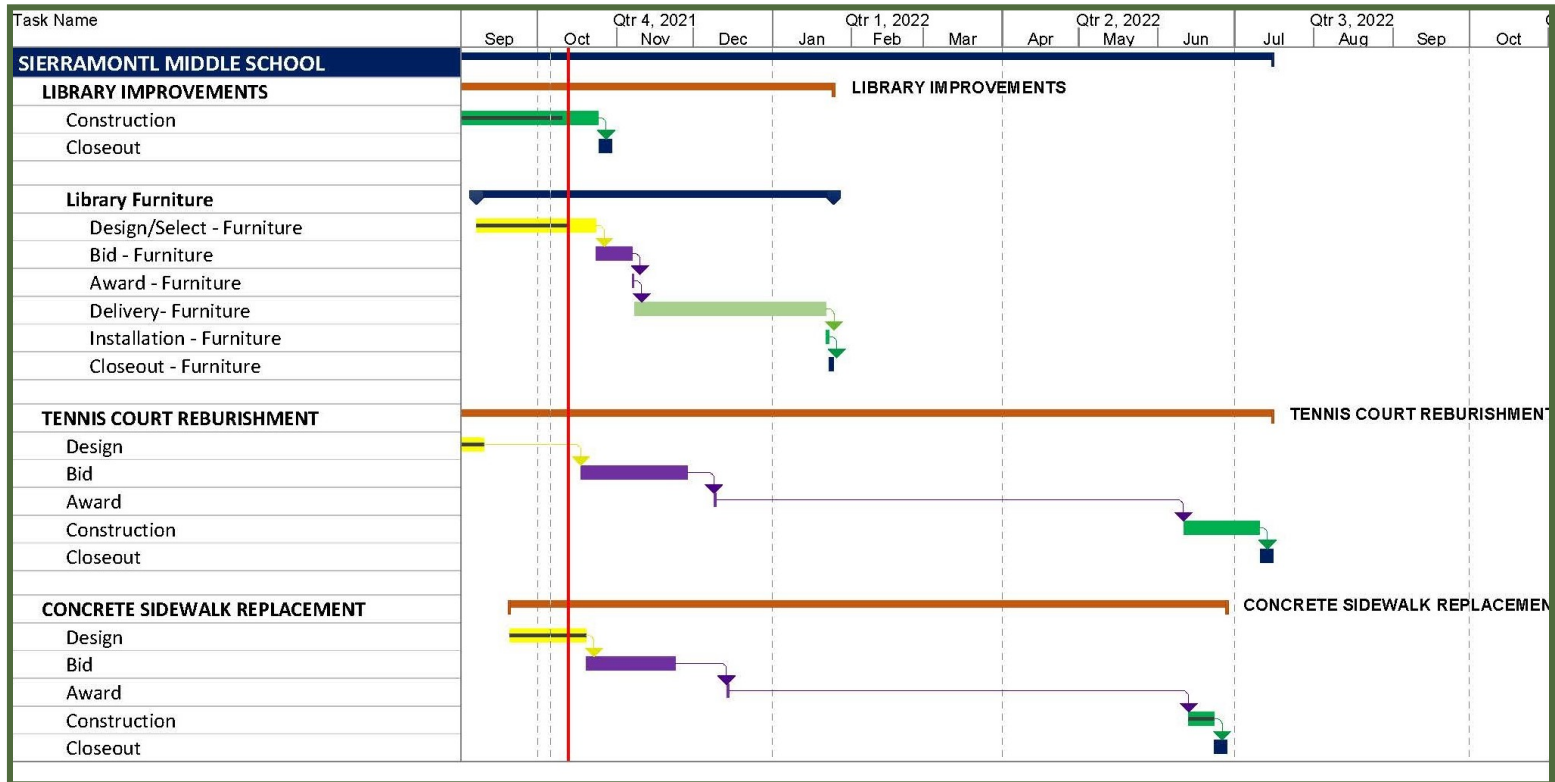

Measure U – Program Schedule