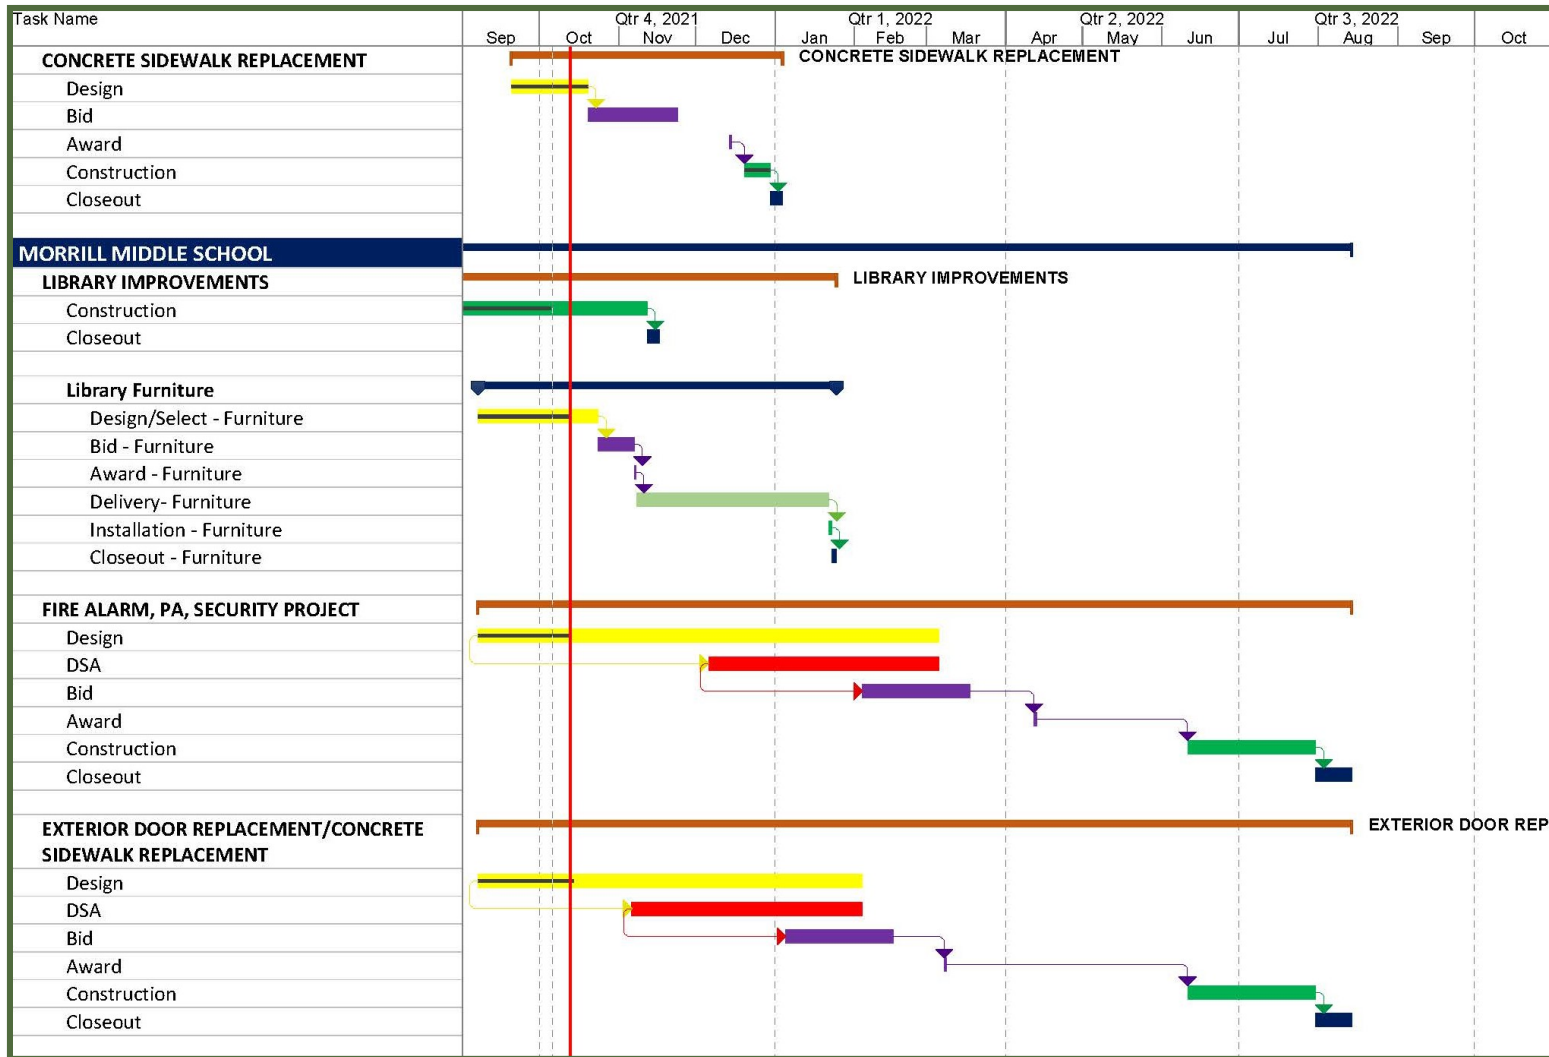

Measure U – Program Schedule